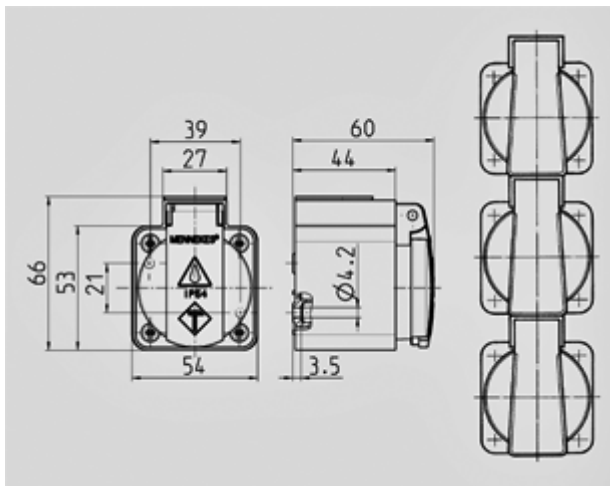

Wall mounted socket SCHUKO® - Part no. 10081

- with hinged lid
- with 3 plug-in terminals for connection of 1.5 – 2.5 mm²
- cable entry M 20 x 1.5 at top and blind entry (for cut out) M 20 x 1.5 at bottom
- can be arranged in a row using slot and slide

Protection type	IP 44
Ampere	16A
Voltage	230V
Contact	standard
Connection technology	Plug-in terminals

Std. Pack. 10 Qty.

Drawing
1 MB 27/30

Dim. in mm