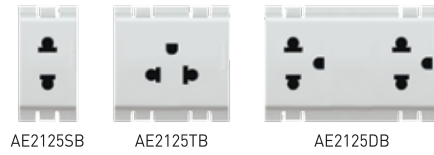

BAMBOO New

SWITCH AND DIMMER

Item code	Description	Pack
AE2001TBN	1-way switch 1 module 16AX 250V	10
AE2001TBNL*	Lightable 1-way switch 1 module 16AX 250V	10
AE2001TB15N	1-way switch 1.5 modules 16AX 250V	10
AE2001TB3N	1-way switch 3 modules 16AX 250V	5
AE2003TBN	2-way switch 1 modules 16AX 250V	10
AE2003TBNL*	Lightable 2-way switch 1 module 16AX 250V	10
AE2003TB15N	2-way switch 1.5 modules 16AX 250V	10
AE2003TB3N	2-way switch 3 modules 16AX 250V	5
AE2005BN	Push button 1 module 10A 250V	10
AE2005BNL*	Lightable Push button 1 module 10A 250V	10
AE5350TB	Rotary dimmer 1 module 60-300W Incandescent or Halogen 230V	10
AE2000B	Blank insert 1 module	20

COVER PLATE

Item code	Description	Pack
AE2201TBPHN	Cover plate 1 module	10
AE2202TBPHN	Cover plate 2 modules	10
AE2203TBPHN	Cover plate 3 modules	10
AE2222TBPHN	Cover plate 2 modules centered	10
AE2200TBPHN	Blank cover plate	10
AE2206TBPHN	Cover plate 6 module	5

SOCKET

Item code	Description	Pack
AE2125SB	Socket Euro-US 2P 16A 250V - 1 module	10
AE2125TB	Simplex socket Euro-US 2P+E 16A 250V - 2 modules with safety shutter	10
AE2125DB	Duplex socket Euro-US 2P+E 16A 250V - 3 modules with safety shutter	10
AE2138TB	NEMA Tandem Socket 15A 250Va.c. - 2 modules	10

GROUND FAULT CIRCUIT INTERRUPTER (GFCI)

Item code	Description	Pack
AE6028GF10	Duplex Euro-US 2P+T earth leakage protection 10A 3kA - Sensitivity: 10mA, 230Va.c.	1
AE2204GFCI	Cover Plate for GFCI (AE6028GF10)	1

TELEPHONE, TV AND DATA SOCKET

Item code	Description	Pack
AE2182BN	Telephone socket RJ11 easy connection - 1 module	10
AE2152DB	Shunted TV socket female 9.5 mm.	10
AE2152FB	TV socket F-Type - 1 module	10
AE2179C5B	Data socket RJ45 Cat. 5E toolless connection - 1 module	10
AE2179C6B	Data socket RJ45 Cat. 6 toolless connection - 1 module	10

ACCESSORY

Item code	Description	Pack
AM5503S	Surface mounted box size 115x70x40 mm	60
4744B230**	LED lamp white color 230V	250

*LED Lamp 4744B230 Sold seperately

** Do not use with fluorescent