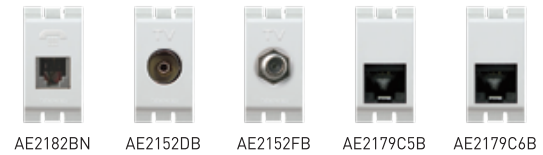

BAMBOO New

SWITCH AND DIMMER

Item code	Description	Pack
AE2001TBN	1-way switch 1 module 16AX 250V	10
AE2001TBNL*	Lightable 1-way switch 1 module 16AX 250V	10
AE2001TB15N	1-way switch 1.5 modules 16AX 250V	10
AE2001TB3N	1-way switch 3 modules 16AX 250V	5
AE2003TBN	2-way switch 1 modules 16AX 250V	10
AE2003TBNL*	Lightable 2-way switch 1 module 16AX 250V	10
AE2003TB15N	2-way switch 1.5 modules 16AX 250V	10
AE2003TB3N	2-way switch 3 modules 16AX 250V	5
AE2005BN	Push button 1 module 10A 250V	10
AE2005BNL*	Lightable Push button 1 module 10A 250V	10
AE5350TB	Rotary dimmer 1 module 60-300W Incandescent or Halogen 230V	10
AE2000B	Blank insert 1 module	20

COVER PLATE

Item code	Description	Pack
AE2201TBPHN	Cover plate 1 module	10
AE2202TBPHN	Cover plate 2 modules	10
AE2203TBPHN	Cover plate 3 modules	10
AE2222TBPHN	Cover plate 2 modules centered	10
AE2200TBPHN	Blank cover plate	10
AE2206TBPHN	Cover plate 6 module	5

SOCKET

Item code	Description	Pack
AE2125SB	Socket Euro-US 2P 16A 250V - 1 module	10
AE2125TB	Simplex socket Euro-US 2P+E 16A 250V - 2 modules with safety shutter	10
AE2125DB	Duplex socket Euro-US 2P+E 16A 250V - 3 modules with safety shutter	10
AE2138TB	NEMA Tandem Socket 15A 250Va.c. - 2 modules	10

GROUND FAULT CIRCUIT INTERRUPTER (GFCI)

Item code	Description	Pack
AE6028GF10	Duplex Euro-US 2P+T earth leakage protection 10A 3kA - Sensitivity: 10mA, 230Va.c.	1
AE2204GFCI	Cover Plate for GFCI (AE6028GF10)	1

TELEPHONE, TV AND DATA SOCKET

Item code	Description	Pack
AE2182BN	Telephone socket RJ11 easy connection - 1 module	10
AE2152DB	Shunted TV socket female 9.5 mm.	10
AE2152FB	TV socket F-Type - 1 module	10
AE2179C5B	Data socket RJ45 Cat. 5E toolless connection - 1 module	10
AE2179C6B	Data socket RJ45 Cat. 6 toolless connection - 1 module	10

ACCESSORY

Item code	Description	Pack
AM5503S	Surface mounted box size 115x70x40 mm	60
4744B230**	LED lamp white color 230V	250

*LED Lamp 4744B230 Sold seperately

** Do not use with fluorescent