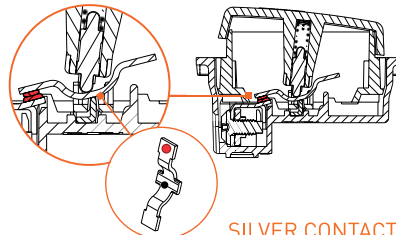

## AFFORDABLE SAFETY

- New Modern Italian Design
- Optional Switch : LED or Classic
- New Support frame for perfect installation in every situation

- Bamboo has been created based on Safety
- The Switch has the double silver nickel contact that carries high electrical current up to 16 AX and excellent conductor
- Made of fine brass, part of the switch mechanism does not rust
- Maximum safety in simplex and duplex socket with separated safety shutter system
- The spiral terminals with plate lock system allow easy wires installation and well locked
- Life time operation > 100,000 times

FRONTAL FITTING

SILVER CONTACT

SAFETY SHUTTER