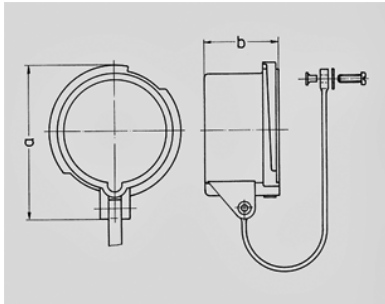

**Protective cover - Part no. 40788**

- for watertight plugs, wall mounted and panel mounted inlets

Drawing 2 MB 146	Amp. Poles	16			32		
		3	4	5	3	4	5
Dim. in mm	a	70	79	86	91	91	99
	b	41	41	42	51	51	52

Drawing 2 MB 146	Amp. Poles	63			125		
		3	4	5	3	4	5
Dim. in mm	a	108	108	108	119	119	119
	b	73	73	73	79	79	79