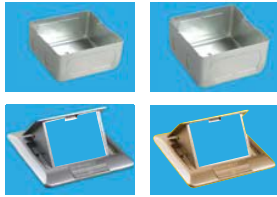

Floor Sockets

Floor socket

- 2 color option: Aluminum shine & Brass
- Multi choices bcs of replacable socket
- Easy to install & Safety

Empty Floor outlet, with outlet box

Description	Reference
Empty floor outlet w. box for S-Flexi, aluminium color	E224F_ABE
Empty floor outlet w. box for S-Flexi, brass color	E224F_BAS
Empty floor outlet w. box for series Concept, aluminium color	CON224_ABE
Empty floor outlet w. box for series Concept, brass color	CON224_BAS
55mm box for floor outlet	M224B
65mm box for floor outlet	M224DB

Best Quality Most Flexible in The Market

E224F-ABE
 Pop-up with wall box
 FREE wall box
 1,250.-

E224F-BAS
 Pop-up with wall box
 FREE wall box
 2,000.-

F1426UAM
 13A 250V 3 Pin International Socket
 Outlet With Shutter