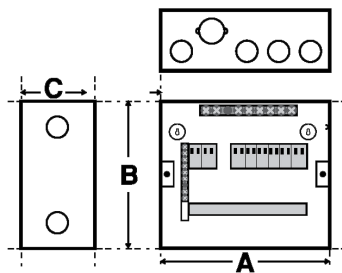

## SDCS110 cabinet consumer Classic 10 channel unit.

1-phase power control device 2 to 240 volts  
and ground bar (GND) \* Prices do not include VAT.

### Dimensions (mm)

**A: 314.53**

**B: 206**

**C: 68.2**

Dimensions (mm)

### Square D Consumer Unit

- Consumer box unit Square D Model Classic, EL, Split bus stop 4 - 18 channel IP4X supports all the plug on (Plug-on).
- Popular design durability secure by design.
- IEC 60439 and IEC standards. 1436-2540 compliant electrical installations for Thailand.
- More safety with special functions Finger Proof Busbar IP2X clear anti-shock if used in direct contact with Busbar.
- Suitable for installation for residential houses, apartment or commercial buildings of all kinds.