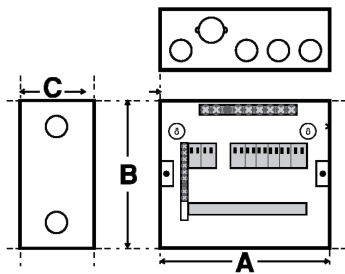

**Product > SQUARE D > Consumer Units.**

**SDCS114 cabinet consumer Classic 14 channel unit.**

1-phase power control device 2 to 240 volts and ground bar (GND) \* Prices do not include VAT.

**Dimensions (mm)**

**A: 290.73**

**B: 206**

**C: 68.2**

Dimensions (mm)

**Square D Consumer Unit**

- Consumer box unit Square D Model Classic, EL, Split bus stop 4 - 18 channel IP4X supports all the plug on (Plug-on).
- Popular design durability secure by design.
- IEC 60439 and IEC standards. 1436-2540 compliant electrical installations for Thailand.
- More safety with special functions Finger Proof Busbar IP2X clear anti-shock if used in direct contact with Busbar.
- Suitable for installation for residential houses, apartment or commercial buildings of all kinds.