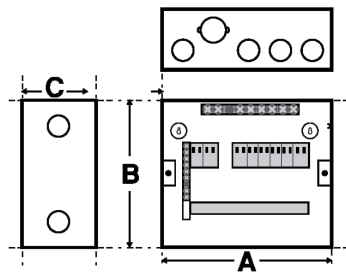

### SDCS118 cabinet consumer Classic 18 channel unit.

1-phase power control device 2 to 240 volts  
and ground bar (GND) \* Prices do not include VAT.

#### Dimensions (mm)

**A: 516.93**

**B: 206**

**C: 68.2**

Dimensions (mm)

### Square D Consumer Unit

- Consumer box unit Square D Model Classic, EL, Split bus stop 4 - 18 channel IP4X supports all the plug on (Plug-on).
- Popular design durability secure by design.
- IEC 60439 and IEC standards. 1436-2540 compliant electrical installations for Thailand.
- More safety with special functions Finger Proof Busbar IP2X clear anti-shock if used in direct contact with Busbar.
- Suitable for installation for residential houses, apartment or commercial buildings of all kinds.